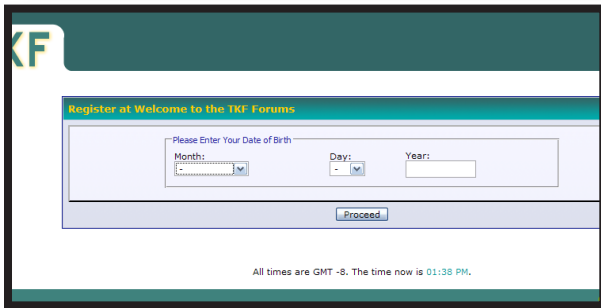

Registering with the TKF Forums

visit <http://www.tkf.com/forum>

1. Click on REGISTER

2. Enter your date of birth

3. Read the Forum Rules and check the "I have read, and agree to abide by the Welcome to the TKF Forums rules" box and then click on the REGISTER button.

4. Type in a user name (This name will be used to sign onto the forum and will appear on all messages you post), a password, an e-mail address and the letters and numbers in the Image Verification window.