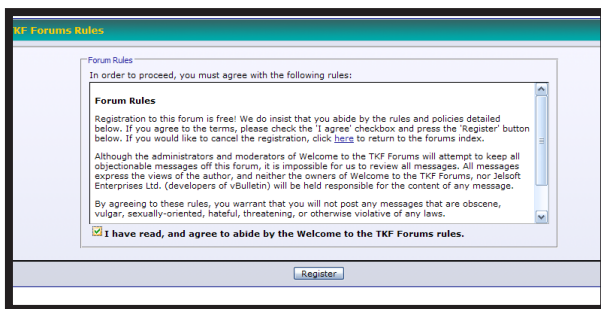

Registering with the TKF Forums

visit <http://www.tkf.com/forum>

1. Click on REGISTER

2. Enter your date of birth

3. Read the Forum Rules and check the "I have read, and agree to abide by the Welcome to the TKF Forums rules" box and then click on the REGISTER button.

4. Type in a user name (This name will be used to sign onto the forum and will appear on all messages you post), a password, an e-mail address and the letters and numbers in the Image Verification window.