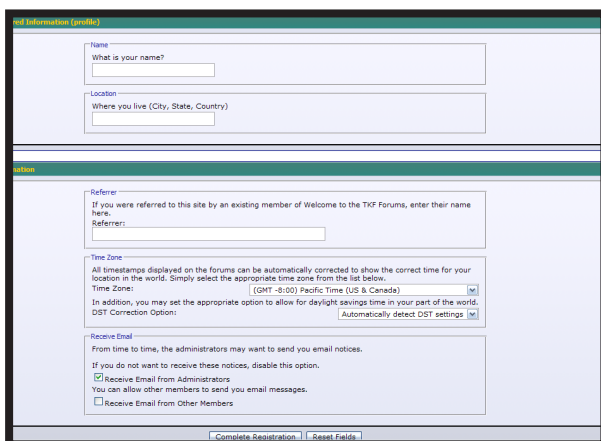

Registering with the TKF Forums

visit <http://www.tkf.com/forum>

1. Click on REGISTER

2. Enter your date of birth

3. Read the Forum Rules and check the "I have read, and agree to abide by the Welcome to the TKF Forums rules" box and then click on the REGISTER button.

4. Type in a user name (This name will be used to sign onto the forum and will appear on all messages you post), a password, an e-mail address and the letters and numbers in the Image Verification window.