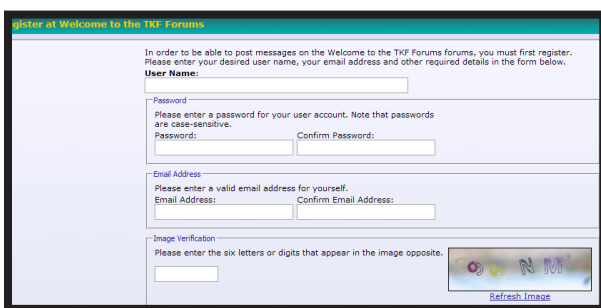

Registering with the TKF Forums

visit <http://www.tkf.com/forum>

1. Click on REGISTER

2. Enter your date of birth

3. Read the Forum Rules and check the "I have read, and agree to abide by the Welcome to the TKF Forums rules" box and then click on the REGISTER button.

4. Type in a user name (This name will be used to sign onto the forum and will appear on all messages you post), a password, an e-mail address and the letters and numbers in the Image Verification window.